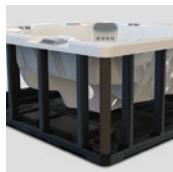

POLYMER SUBSTRUCTURE AND BASE PAN

Built for durability and long life with a structure that will never rust or rot.

Cabinet: Java
Shell: Alpine White

To see more, visit hotspring.com/new-highlife-collection